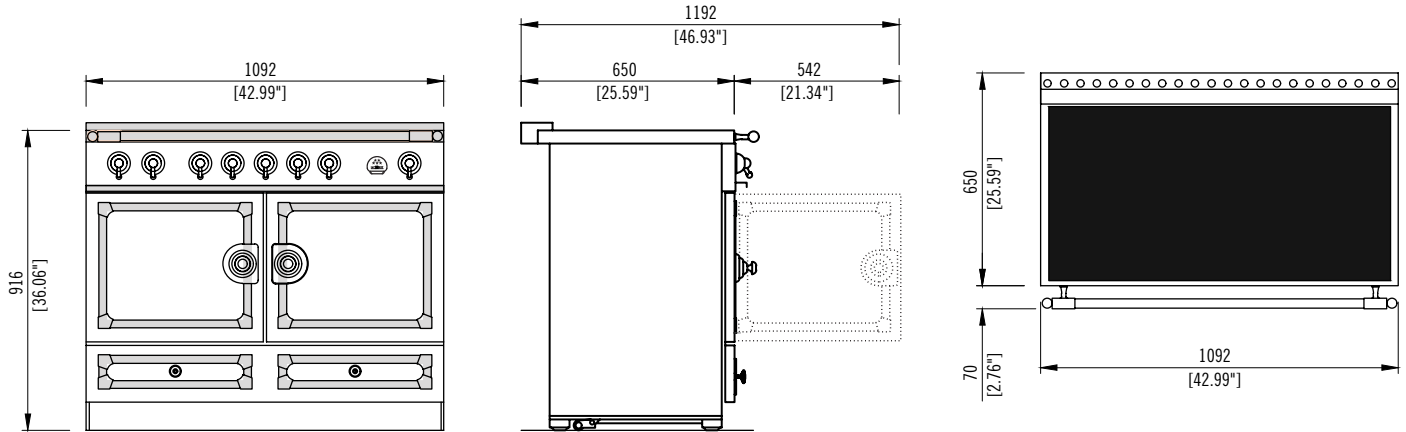

SPECIFICATIONS

CORNUFÉ 110 INDUCTION: c1-i

1092 W x 720 D x 915 (942 max) H (mm)
43 W x 28.6 D x 36.3 (36.9 max) H (inches)
350 lb. uncrated 465 lb. crated
High-performance 5 zone induction cooktop
Double electric convection ovens

Standard Color Retail: $11,700

Suzanne Kasler Color Collection Retail: $12,400

Induction Cooktop ratings:

Front Left: 1.4 kW (Max) 2.2 kW (Boost)
Rear Left: 1.85 kW (Max) 3.0 kW (Boost)
Center: 2.3 kW (Max) 3.7 kW (Boost)
Front Right: 1.85 kW (Max) 3.0 kW (Boost)
Rear Right: 1.85 kW (Max) 3.0 kW (Boost)

POWER

Voltage: 240v; 60Hz, 50 AMP

FINISHES

Eight Standard Body Colors: Gloss Black, Matte Black, Stainless Steel, Ivory, Pure White, Dark Navy Blue, Royal Blue and Provence Blue

Four Suzanne Kasler's Collection Colors: Liberte, Blanc, Tapestry and Roquefort

Three Trim Options: Stainless Steel with Satin Chrome accents, Stainless Steel with Polished Brass accents, Stainless Steel with Polished Chrome accents

*Side panels are stainless steel for all colors except Gloss Black, Matte Black and Dark Navy Blue ranges have flat black side panels.

Ovens:

French side-swing enameled steel doors
2 Electric Convection Ovens, one of which features 7 cooking modes
4 Interior Oven Racks Included (2 flat racks, 2 dropped racks)
2 Enamel Baking Trays and 1 Trivet
Left Oven: 430 W x 370 D x 380 H (mm)
16.9 W x 14.6 D x 15 H (inches)
2.2 cubic feet
Right Oven: 430 W x 370 D x 410 H (mm)
16.9 W x 14.6 D x 16.2 H (inches)
2.39 cubic feet