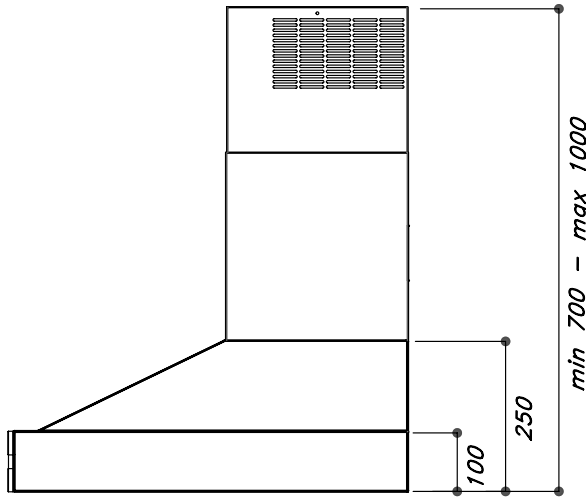

110 INDUCTION: C1-I

CORNUFÉ SERIES HOOD

CORNUFÉ 110 HOOD: H1

- 1100 W x 650 D x 700 H (mm)
- 43.3 W x 25.6 D x 27.5 H (inches)
- Traditional wall-mounted chimney hood
- Available in all color and trim options
- 4-Speed Variable Motor
- One 600 CFM blower – unobstructed air flow with Ø6” duct
- Remote Control and In-Hood Activation Controls
- Three 20W high-intensity Halogen lights
- 2 dishwasher-safe baffle filters with grease capture system
- Voltage: 120v; 60Hz, total rating: 425W, 3.6 AMP
- Telescopic flue cover extends to maximum hood height of 39.3” (1000 mm)

Standard Color Retail: $4,885
Suzanne Kasler Color Collection Retail: $5,250

CORNUFÉ SERIES DETAILS & ACCESSORIES

STANDARD BODY COLORS

N	Matte Black
M	Gloss Black
I	Stainless Steel
W	Pure White
V	Ivory
D	Dark Navy Blue
R	Royal Blue
L	Provence Blue

TRIM OPTIONS

	Trim	Accents	Rails
N	Stainless Steel	Satin Chrome	Stainless Steel
F	Stainless Steel	Polished Brass	Polished Brass
P	Stainless Steel	Polished Chrome	Polished Stainless Steel

Note: The Polished Brass Trim is natural, non coated metal and will patina over time.

SUZANNE KASLER COLOR COLLECTION

T	Liberte (Special Order)
C	Blanc
A	Tapestry
Q	Roquefort

ACCESSORIES:

Part Number	Description	Price
09KIRSIR01	Recirculating kit for CornuFé Hood	$335
P030292	CornuFé 110 Extra Flat Rack	$65

Please confirm inventory status at time of order.