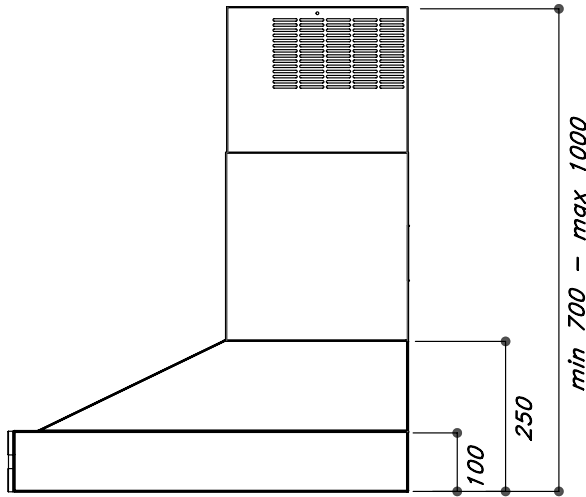

SPECIFICATIONS

CORNUFÉ 110: c1

1092 W x 650 D x 910 (937 max) H (mm)
 43 W x 25.6 D x 35.8 (36.9 max) H (inches)
 350 lb. uncrated, 465 lb. crated
 High-performance 5 burner gas cooktop
 Double electric convection ovens

*Side panels are stainless steel for all colors except Gloss Black, Matte Black and Dark Navy Blue ranges have flat black side panels.

110: C1

CORNUFÉ SERIES HOOD

CORNUFÉ 110 HOOD: H1

- 1100 W x 650 D x 700 H (mm)
- 43.3 W x 25.6 D x 27.5 H (inches)
- Traditional wall-mounted chimney hood
- Available in all color and trim options
- 4-Speed Variable Motor
- One 600 CFM blower – unobstructed air flow with Ø6" duct
- Remote Control and In-Hood Activation Controls
- Three 20W high-intensity Halogen lights
- 2 dishwasher-safe baffle filters with grease capture system
- Voltage: 120v; 60Hz, total rating: 425W, 3.6 AMP
- Telescopic flue cover extends to maximum hood height of 39.3" (1000 mm)