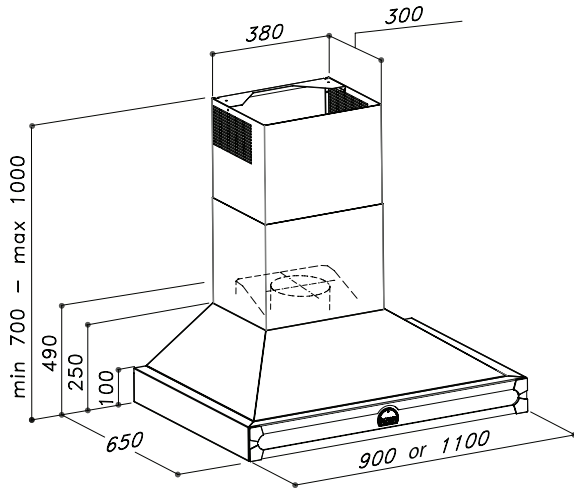

2 Convection Fans, 8 Heating Elements

1 Deluxe oven tray

1 Large Tray Equipped with Broil Pan

1 Pastry Tray

2 Telescopic Racks

714 W x 389 D x 381 H (mm)

28.1 W x 15.3 D x 15 H (inches)

3.81 cubic feet

90 ALBERTINE INDUCTION: C9-I

CORNUFÉ SERIES HOOD

CORNUFÉ 90 HOOD: H9

900 W x 650 D x 700 H (mm)
 35.4 W x 25.6 D x 27.5 H (inches)
 Traditional wall-mounted chimney hood
 Available in all color and trim options
 4-Speed Variable Motor
 One 600 CFM blower – unobstructed air flow with Ø6" duct
 Remote Control and In-Hood Activation Controls
 Three 20W high-intensity lights
 2 dishwasher-safe baffle filters with grease capture system
 Voltage: 120v; 60Hz, total rating: 425W, 3.6 AMP
 Telescopic flue cover extends to maximum hood height of 39.3" (1000 mm)