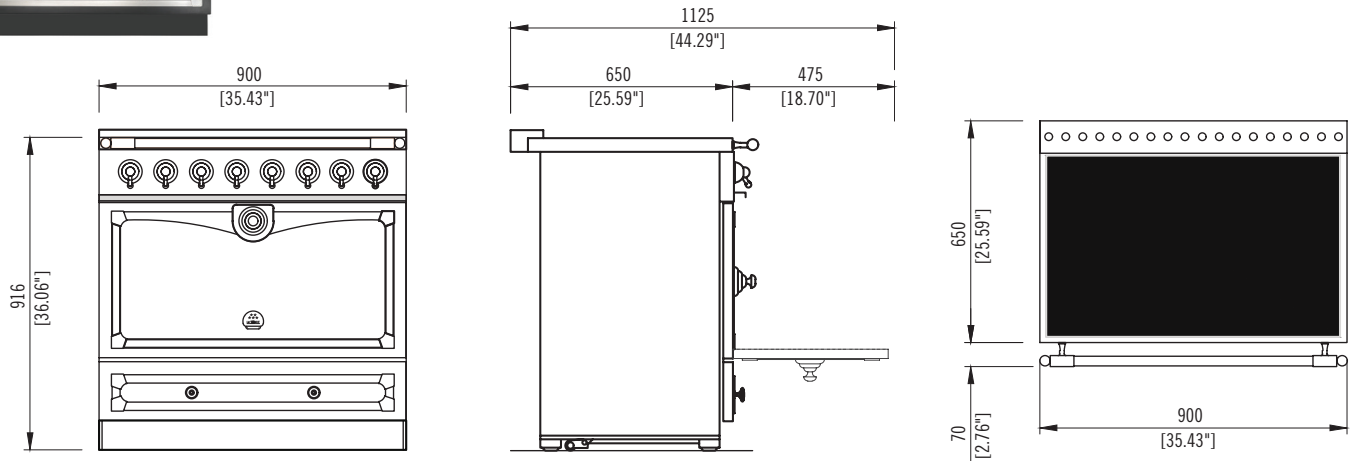

90 ALBERTINE INDUCTION: C9-I

Designed especially for the US market, the single oven “Albertine” range is the baby of the CornuFé family. With one large multi-function convection oven, a five zone induction cooktop constructed of durable ceramic glass that easily wipes clean, and one large storage drawer. The CornuFé 90 is available in 8 classic colors, 4 Suzanne Kasler Couleurs and 3 trim accent choices of Polished Brass, Satin Chrome and Polished Chrome.

SPECIFICATIONS

CORNUFÉ 90 “ALBERTINE” INDUCTION: C9-I

900 W x 711 D x 911 (936 max) H (mm)
 35.4 W x 28 D x 35.8 (36.9 max) H (inches)
 315 lb uncrated, 410 lb Crated
 High-performance 5 zone induction cooktop
 Large electric convection oven

Front Right: 1.85 kW (Max) 3.0 kW (Boost)

Rear Right: 1.85 kW (Max) 3.0 kW (Boost)

Note: Front Right and Rear Right Burners can be bridged

POWER

Voltage: 240v; 60Hz, 50 AMP

FINISHES

Eight Standard Body Colors: Gloss Black, Matte Black, Stainless Steel, Ivory, Pure White, Dark Navy Blue, Royal Blue and Provence Blue

2 Convection Fans, 8 Heating Elements

1 Deluxe oven tray

1 Large Tray Equipped with Broil Pan

1 Pastry Tray

2 Telescopic Racks

714 W x 389 D x 381 H (mm)

28.1 W x 15.3 D x 15 H (inches)

3.81 cubic feet