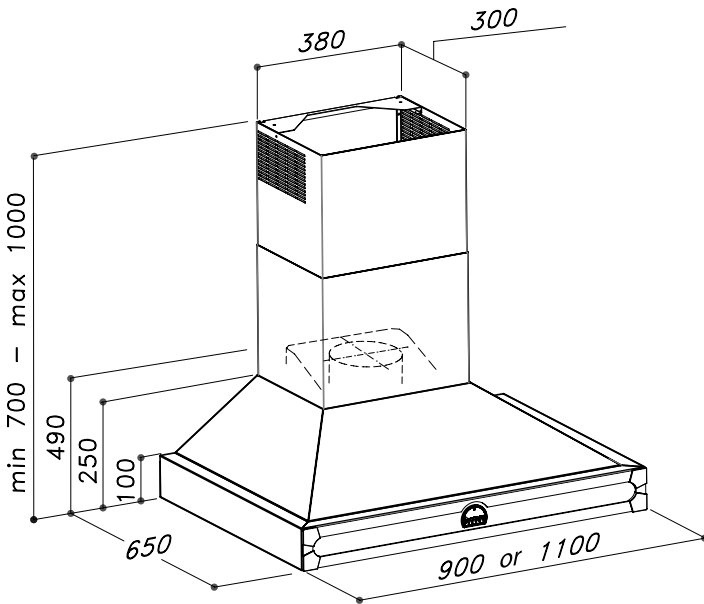

CORNUFÉ 90 ALBERTINE: H9 & CORNUFÉ 110: H1

CORNUFÉ 90 HOOD: H9

900 W x 650 D x 700 H (mm)
 35.4 W x 25.6 D x 27.5 H (inches)
 Traditional wall-mounted chimney hood
 Available in all color and trim options
 4-Speed Variable Motor
 One 600 CFM blower – unobstructed air flow with Ø6” duct
 Remote Control and In-Hood Activation Controls
 Three 20W high-intensity lights
 2 dishwasher-safe baffle filters with grease capture system
 Voltage: 120v; 60Hz, total rating: 425W, 3.6 AMP
 Telescopic flue cover extends to maximum hood height of 39.3” (1000 mm)

Standard Color Retail: \$4,770
Suzanne Kasler Color Collection Retail: \$5,150

CORNUFÉ 110 HOOD: H1

1100 W x 650 D x 700 H (mm)
 43.3 W x 25.6 D x 27.5 H (inches)
 Traditional wall-mounted chimney hood
 Available in all color and trim options
 4-Speed Variable Motor
 One 600 CFM blower – unobstructed air flow with Ø6” duct
 Remote Control and In-Hood Activation Controls
 Three 20W high-intensity Halogen lights
 2 dishwasher-safe baffle filters with grease capture system
 Voltage: 120v; 60Hz, total rating: 425W, 3.6 AMP
 Telescopic flue cover extends to maximum hood height of 39.37” (1000 mm)