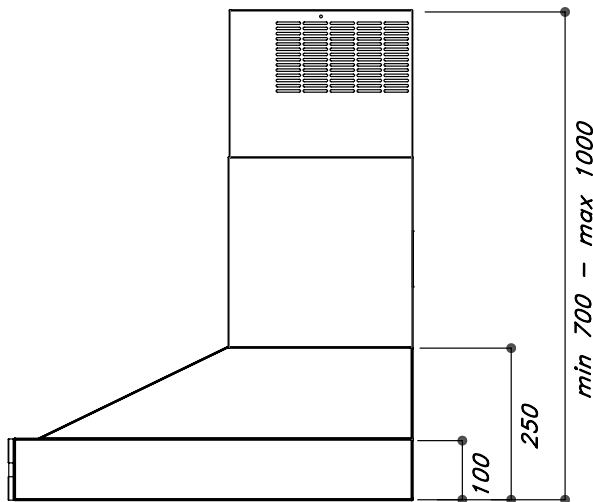

CORNUFÉ 90 ALBERTINE: H9 & CORNUFÉ 110: H1

CORNUFÉ 90 HOOD: H9

900 W x 650 D x 700 H (mm)
 35.4 W x 25.6 D x 27.5 H (inches)
 Traditional wall-mounted chimney hood
 Available in all color and trim options
 4-Speed Variable Motor
 One 600 CFM blower – unobstructed air flow with Ø6” duct
 Remote Control and In-Hood Activation Controls
 Three 20W high-intensity lights
 2 dishwasher-safe baffle filters with grease capture system
 Voltage: 120v; 60Hz, total rating: 425W, 3.6 AMP
 Telescopic flue cover extends to maximum hood height of 39.3” (1000 mm)

Standard Color Retail: \$4,770
Suzanne Kasler Color Collection Retail: \$5,150

CORNUFÉ 110 HOOD: H1

1100 W x 650 D x 700 H (mm)
 43.3 W x 25.6 D x 27.5 H (inches)
 Traditional wall-mounted chimney hood
 Available in all color and trim options
 4-Speed Variable Motor
 One 600 CFM blower – unobstructed air flow with Ø6” duct
 Remote Control and In-Hood Activation Controls
 Three 20W high-intensity Halogen lights
 2 dishwasher-safe baffle filters with grease capture system
 Voltage: 120v; 60Hz, total rating: 425W, 3.6 AMP
 Telescopic flue cover extends to maximum hood height of 39.37” (1000 mm)