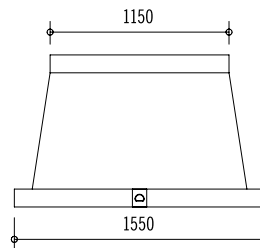

Standard Configuration Wall Hood
Side View

Standard Configuration Island Hood
Side View

HOTTE GRAND PALAIS 180: H20T0
2000 W x 850 H x 650 D (mm)
78.7 W x 33.5 H x 25.6 D (inches)
Shell-Only Starting from \$13,100
Motorized Hood Starting from \$16,300
Island configuration: H20C0
Starting from \$22,400
Motorized Island Hood Starting from: \$27,100

HOTTE CHATEAU 165: H18T0
1850 W x 850 H x 650 D (mm)
72.8 W x 33.5 H x 25.6 D (inches)
Shell-Only Starting from \$12,200
Motorized Hood Starting from \$15,500
Island configuration: H18C0
Starting from \$21,000
Motorized Island Hood Starting from: \$22,400

HOTTE CHATEAU 150: H17T0
1700 W x 850 H x 650 D (mm)
66.9 W x 33.5 H x 25.6 D (inches)
Shell-Only Starting from \$11,500
Motorized Hood Starting from \$14,400
Island configuration: H17C0
Starting from \$19,700
Motorized Island Hood Starting from: \$22,700

HOTTE CHÂTEAU 135: H15T0
1550 W x 850 H x 650 D (mm)
61.0 W x 33.5 H x 25.6 D (inches)
Shell-Only Starting from \$10,600
Motorized Hood Starting from \$13,700
Island configuration: H15C0
Starting from \$18,200
Motorized Island Hood Starting from: \$21,000