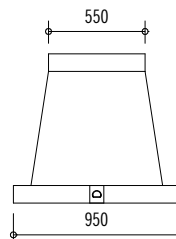

HOTTE CHATEAU 75: H95T0
950 W x 850 H x 650 D (mm)
37.4 W x 33.5 H x 25.6 D (inches)
Shell-Only Starting from $8,400
Motorized Hood Starting from $11,000
Island configuration: H95C0
Starting from $14,300
Motorized Island Hood Starting from: $16,200

*Motorized Factory installed blower and liner are available for the Chateau Hotte wall mounted hoods only. Motorized hoods include a 1200 CFM blower for all two oven cookers and a 600 CFM blower for all one oven cookers. They also include, liner, lights, mesh magnetic filters and a remote control.