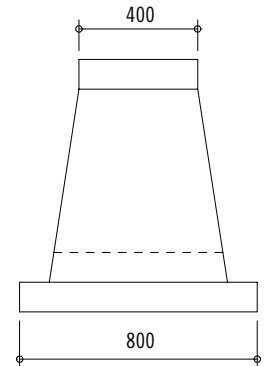

Traditional wall mounted hood. Island Hoods are also available. Custom Hoods available by quote. Hood height may be increased up to 1500 mm/ 59 inches by adding height to the upper band (total maximum height would be 2250 mm/88.5 inches).

Standard Configuration Wall Hood
Side View

Standard Configuration Island Hood
Side View

HOTTE GRAND PALAIS 180: H20T0
2000 W x 850 H x 650 D (mm)
78.7 W x 33.5 H x 25.6 D (inches)
Shell-Only Starting from \$13,100
Motorized Hood Starting from \$16,300
Island configuration: H20C0
Starting from \$22,400
Motorized Island Hood Starting from: \$27,100

HOTTE CHATEAU 165: H18T0
1850 W x 850 H x 650 D (mm)
72.8 W x 33.5 H x 25.6 D (inches)
Shell-Only Starting from \$12,200
Motorized Hood Starting from \$15,500
Island configuration: H18C0
Starting from \$21,000
Motorized Island Hood Starting from: \$22,400

HOTTE CHATEAU 150: H17T0
1700 W x 850 H x 650 D (mm)
66.9 W x 33.5 H x 25.6 D (inches)
Shell-Only Starting from \$11,500
Motorized Hood Starting from \$14,400
Island configuration: H17C0
Starting from \$19,700
Motorized Island Hood Starting from: \$22,700