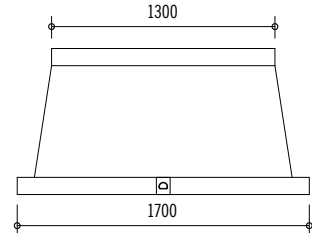

Traditional wall mounted hood. Island Hoods are also available. Custom Hoods available by quote. Hood height may be increased up to 1500 mm/ 59 inches by adding height to the upper band (total maximum height would be 2250 mm/88.5 inches).

Standard Configuration Wall Hood
Side View

Standard Configuration Island Hood
Side View

HOTTE GRAND PALAIS 180: H20T0
2000 W x 850 H x 650 D (mm)
78.7 W x 33.5 H x 25.6 D (inches)
Shell-Only Starting from \$13,100
Motorized Hood Starting from \$16,300
Island configuration: H20C0
Starting from \$22,400
Motorized Island Hood Starting from: \$27,100

HOTTE CHATEAU 165: H18T0
1850 W x 850 H x 650 D (mm)
72.8 W x 33.5 H x 25.6 D (inches)
Shell-Only Starting from \$12,200
Motorized Hood Starting from \$15,500
Island configuration: H18C0
Starting from \$21,000
Motorized Island Hood Starting from: \$22,400

HOTTE CHATEAU 150: H17T0
1700 W x 850 H x 650 D (mm)
66.9 W x 33.5 H x 25.6 D (inches)
Shell-Only Starting from \$11,500
Motorized Hood Starting from \$14,400
Island configuration: H17C0
Starting from \$19,700
Motorized Island Hood Starting from: \$22,700