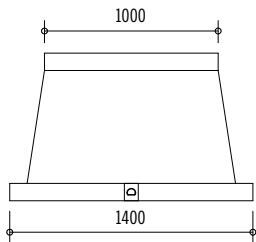

Traditional wall mounted hood. Island Hoods are also available. Custom Hoods available by quote. Hood height may be increased up to 1500 mm/ 59 inches by adding height to the upper band (total maximum height would be 2250 mm/88.5 inches).

Standard Configuration Wall Hood
Side View

Standard Configuration Island Hood
Side View

HOTTE GRAND PALAIS 180: H20T0
2000 W x 850 H x 650 D (mm)
78.7 W x 33.5 H x 25.6 D (inches)
Shell-Only Starting from \$13,100
Motorized Hood Starting from \$16,300
Island configuration: H20C0
Starting from \$22,400
Motorized Island Hood Starting from: \$27,100

HOTTE CHATEAU 165: H18T0
1850 W x 850 H x 650 D (mm)
72.8 W x 33.5 H x 25.6 D (inches)
Shell-Only Starting from \$12,200
Motorized Hood Starting from \$15,500
Island configuration: H18C0
Starting from \$21,000
Motorized Island Hood Starting from: \$22,400

HOTTE CHATEAU 150: H17T0
1700 W x 850 H x 650 D (mm)
66.9 W x 33.5 H x 25.6 D (inches)
Shell-Only Starting from \$11,500
Motorized Hood Starting from \$14,400
Island configuration: H17C0
Starting from \$19,700
Motorized Island Hood Starting from: \$22,700