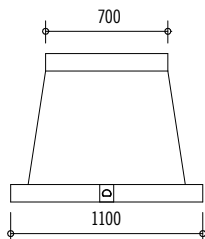

HOTTE CHATEAU 90: H11T0
1100 W x 850 H x 650 D (mm)
43.3 W x 33.5 H x 25.6 D (inches)
Shell-Only Starting from $8,600
Motorized Hood Starting from $11,300
Island configuration: H11C0
Starting from $14,800
Motorized Island Hood Starting from: $16,700