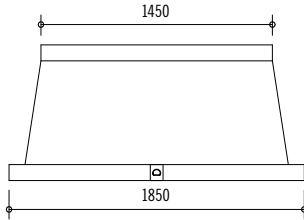

Traditional wall mounted hood. Island Hoods are also available. Custom Hoods available by quote. Hood height may be increased up to 1500 mm/ 59 inches by adding height to the upper band (total maximum height would be 2250 mm/88.5 inches).

Standard Configuration Wall Hood
Side View

Standard Configuration Island Hood
Side View

HOTTE GRAND PALAIS 180: H20T0
2000 W x 850 H x 650 D (mm)
78.7 W x 33.5 H x 25.6 D (inches)
Shell-Only Starting from \$13,100
Motorized Hood Starting from \$16,300
Island configuration: H20C0
Starting from \$22,400
Motorized Island Hood Starting from: \$27,100

HOTTE CHATEAU 165: H18T0
1850 W x 850 H x 650 D (mm)
72.8 W x 33.5 H x 25.6 D (inches)
Shell-Only Starting from \$12,200
Motorized Hood Starting from \$15,500
Island configuration: H18C0
Starting from \$21,000
Motorized Island Hood Starting from: \$22,400

HOTTE CHATEAU 150: H17T0
1700 W x 850 H x 650 D (mm)
66.9 W x 33.5 H x 25.6 D (inches)
Shell-Only Starting from \$11,500
Motorized Hood Starting from \$14,400
Island configuration: H17C0
Starting from \$19,700
Motorized Island Hood Starting from: \$22,700