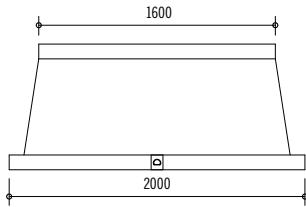

Traditional wall mounted hood. Island Hoods are also available. Custom Hoods available by quote. Hood height may be increased up to 1500 mm/ 59 inches by adding height to the upper band (total maximum height would be 2250 mm/88.5 inches).

Standard Configuration Wall Hood
Side View

Standard Configuration Island Hood
Side View

HOTTE GRAND PALAIS 180: H20T0
2000 W x 850 H x 650 D (mm)
78.7 W x 33.5 H x 25.6 D (inches)
Shell-Only Starting from \$13,100
Motorized Hood Starting from \$16,300
Island configuration: H20C0
Starting from \$22,400
Motorized Island Hood Starting from: \$27,100

HOTTE CHATEAU 165: H18T0
1850 W x 850 H x 650 D (mm)
72.8 W x 33.5 H x 25.6 D (inches)
Shell-Only Starting from \$12,200
Motorized Hood Starting from \$15,500
Island configuration: H18C0
Starting from \$21,000
Motorized Island Hood Starting from: \$22,400

HOTTE CHATEAU 150: H17T0
1700 W x 850 H x 650 D (mm)
66.9 W x 33.5 H x 25.6 D (inches)
Shell-Only Starting from \$11,500
Motorized Hood Starting from \$14,400
Island configuration: H17C0
Starting from \$19,700
Motorized Island Hood Starting from: \$22,700