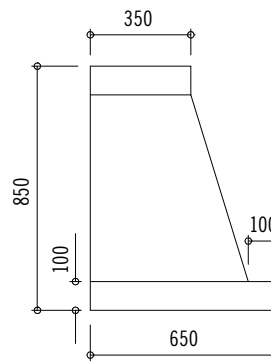

Traditional wall mounted hood. Island Hoods are also available. Custom Hoods available by quote. Hood height may be increased up to 1500 mm/ 59 inches by adding height to the upper band (total maximum height would be 2250 mm/88.5 inches).

Standard Configuration Wall Hood
Side View

Standard Configuration Island Hood
Side View

HOTTE GRAND PALAIS 180: H20T0
2000 W x 850 H x 650 D (mm)
78.7 W x 33.5 H x 25.6 D (inches)
Shell-Only Starting from \$13,100
Motorized Hood Starting from \$16,300
Island configuration: H20C0
Starting from \$22,400
Motorized Island Hood Starting from: \$27,100

HOTTE CHATEAU 165: H18T0
1850 W x 850 H x 650 D (mm)
72.8 W x 33.5 H x 25.6 D (inches)
Shell-Only Starting from \$12,200
Motorized Hood Starting from \$15,500
Island configuration: H18C0
Starting from \$21,000
Motorized Island Hood Starting from: \$22,400

HOTTE CHATEAU 150: H17T0
1700 W x 850 H x 650 D (mm)
66.9 W x 33.5 H x 25.6 D (inches)
Shell-Only Starting from \$11,500
Motorized Hood Starting from \$14,400
Island configuration: H17C0
Starting from \$19,700
Motorized Island Hood Starting from: \$22,700